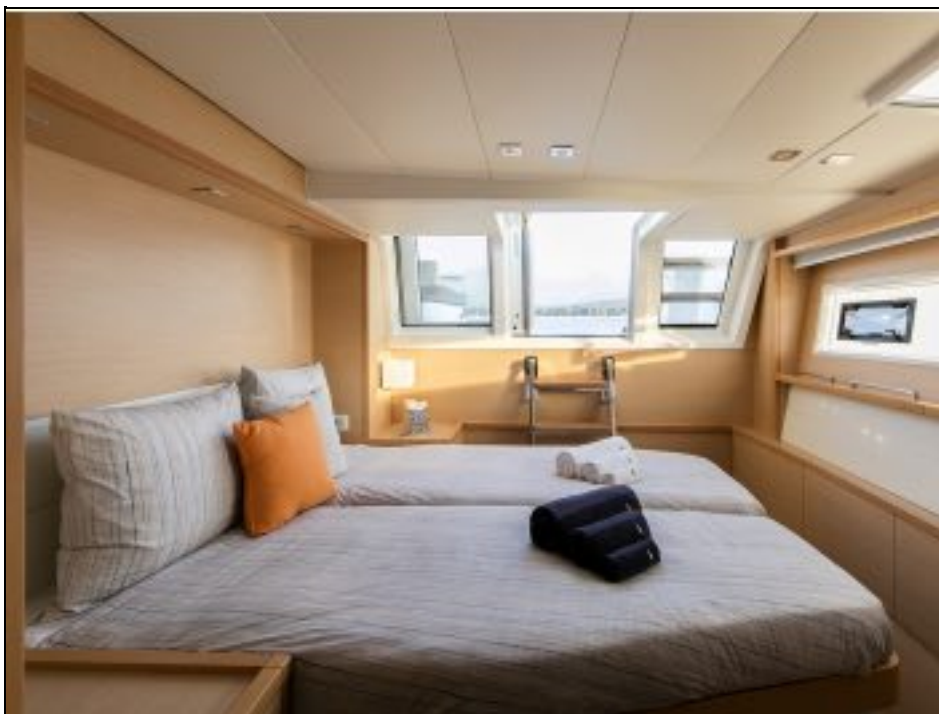

Twin
-

Pullman
-

The saloon

Saloon and TV at night

Overview from cockpit by night

Flybridge with sun protection

Accommodations:

8 guests can be accommodated in 4 cabins as 1 master cabin and 3 double cabins

For each cabins, privat heads and shower, air conditioning, plugs, hair dryer.

The master cabin

Master's bathroom with independent access to the cockpit

Guest cabin

Bathroom ensuite

[YACHT HOME](#)

[MORE PICTURES](#)