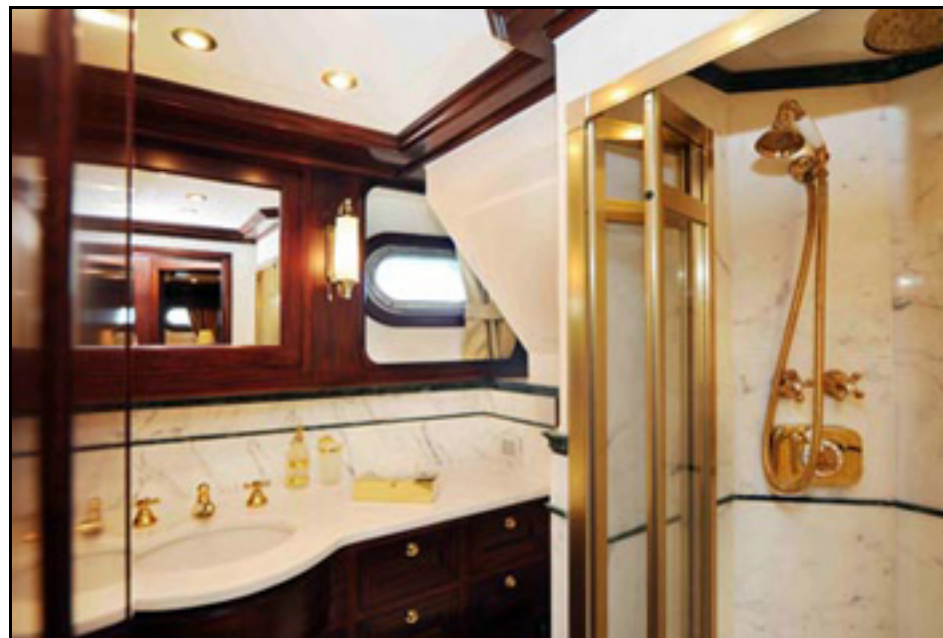

### Accommodations:

Very large Master cabin with double bed and luxurious bathroom in Carrara marble, with shower + bath, bidet, wc and double sink. Beautiful VIP

cabin with double bed and private bathroom with shower, with good finishes in Carrara marble. Twin guests cabin and bathroom with shower (entrance from the hallway). Bathroom for daily use. Fully equipped kitchen and saloon with particularly rich finishes. Aft dining area on the first bridge and flying bridge.