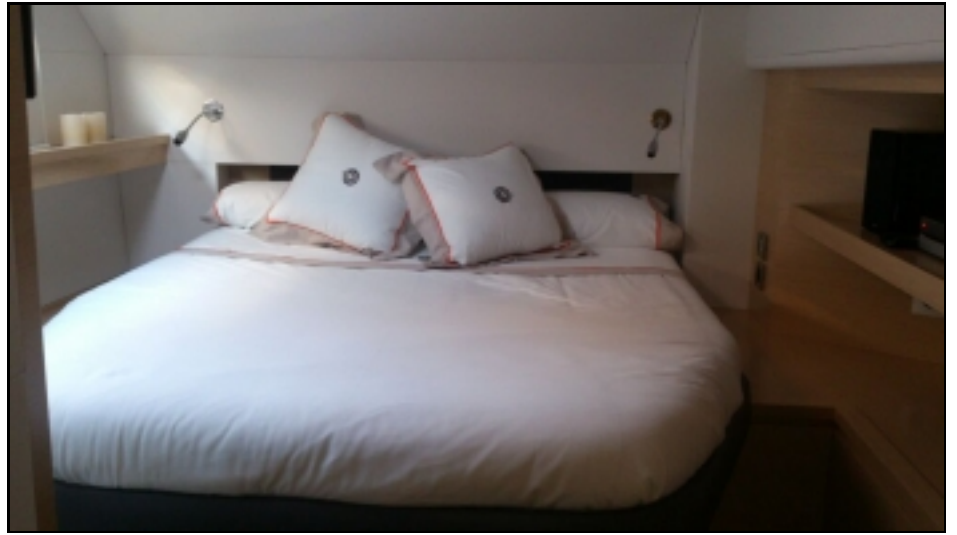

Offers accommodation in 4 en-suite cabins.

1 Master cabin and 3 Vip Guest suite, all with full air conditioning and private facilities. Full equipped.

Incredible master cabin

Fantastic Double Guest Cabin