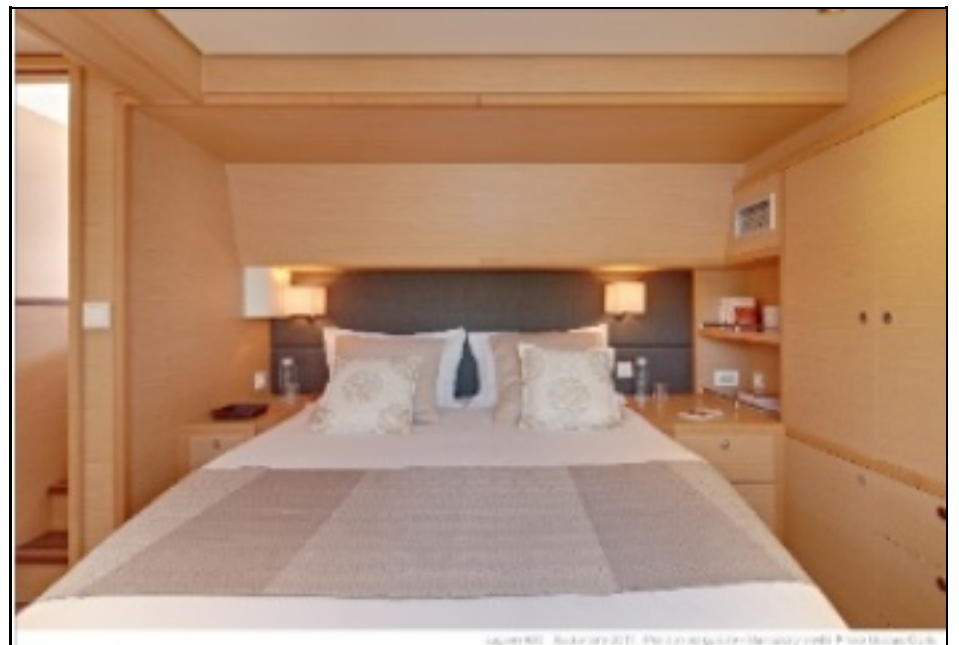

Guest double cabin 2

[YACHT HOME](#)

[MORE PICTURES](#)

[SPECIFICATIONS](#)

[CREW PROFILE](#)

[SAMPLE MENU](#)

[GUEST COMMENTS](#)

[Rates](#)